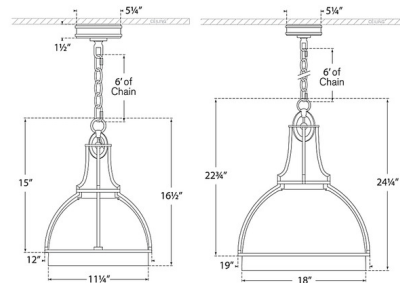

CLICK TO VIEW PRODUCT

Notes: