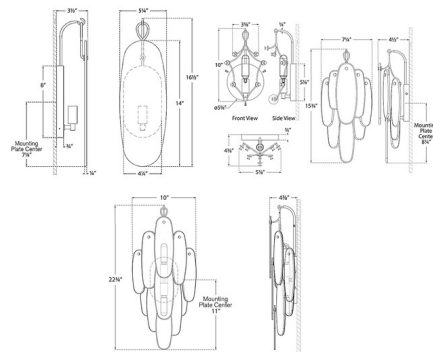

By Visual Comfort Signature

Description

The Cora Wall Sconce brings a jewel like beauty to your interior space. The cascading Alabaster oval drops are clustered together allowing warm light to glow across your room. Note: Smallest size is ADA compliant.

Shown in antique-burnished brass / alabaster

Specifications

COLOR Alabaster
BODY FINISH Antique-Burnished Brass
WATTAGE 6.5W
DIMMER Standard 120V
DIMENSIONS 5.25"W x 16.5"H x 3.5"D
BULB NOT INCLUDED 1 x B11/Candelabra (E12)/6.5W/120V LED