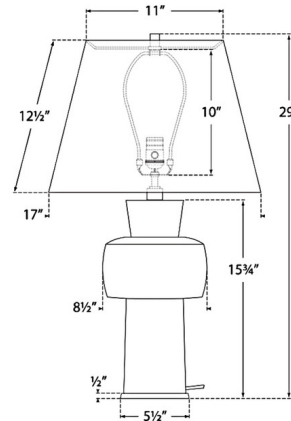

### Specifications

COLOR	.....	Linen
BODY FINISH	.....	Ivory
WATTAGE	.....	100W
DIMMER	.....	Included
DIMENSIONS	.....	17"W x 29"H
BULB NOT INCLUDED	.....	1 x A19/Medium (E26)/100W/120V Incandescent
OTHER BULB OPTIONS	.....	1 x A19/Medium (E26)/120V LED

### Technical Information

PRODUCT DIMENSIONS	.....	Cord: 144"
--------------------	-------	------------

CLICK TO VIEW PRODUCT

Notes: