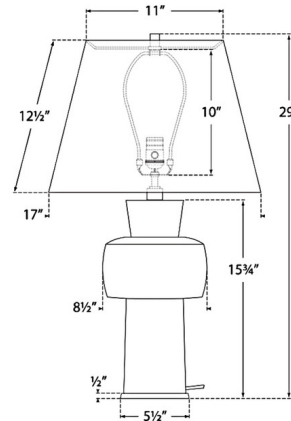

Shown in ivory / linen

Specifications

COLOR	Linen
BODY FINISH	Ivory
WATTAGE	100W
DIMMER	Included
DIMENSIONS	17"W x 29"H
BULB NOT INCLUDED	1 x A19/Medium (E26)/100W/120V Incandescent
OTHER BULB OPTIONS	1 x A19/Medium (E26)/120V LED

Technical Information

PRODUCT DIMENSIONS	Cord: 144"
--------------------	-------	------------

CLICK TO VIEW PRODUCT

Notes: