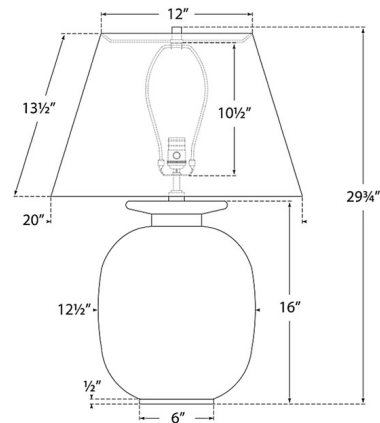

By Visual Comfort Signature

Description

The Hans Table Lamp brings a clean, classic look to your interior space. The wide, curved body is topped with a tapered shade that casts a warm glow of light across your room. Dimmer switch is located on the lamp socket. Note: Reactive Ceramic Glazes will vary in color and texture, each piece is unique.

Shown in ivory / linen

Specifications

COLOR Linen
BODY FINISH Ivory
WATTAGE 100W
DIMMER Included
DIMENSIONS 20"W x 29.75"H
BULB NOT INCLUDED 1 x A19/Medium (E26)/100W/120V Incandescent
OTHER BULB OPTIONS 1 x A19/Medium (E26)/120V LED