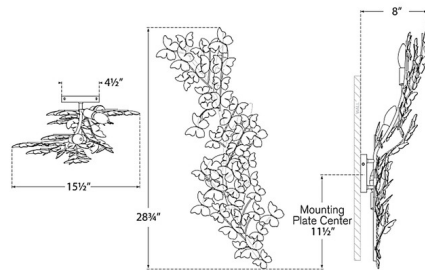

CLICK TO VIEW PRODUCT

Notes: