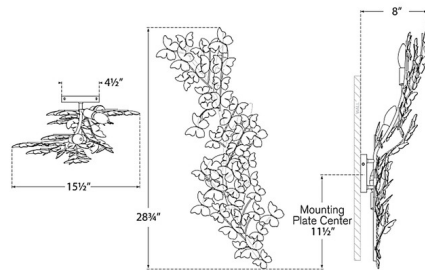

Description

The Farfalle Wall Sconce brings a whimsical beauty to your interior space. Curved stems hold butterflies that seem to float into your air. Warm light peeks through, casting shadows across your room. Note: May be mounted horizontally or vertically.

Shown in burnished silver leaf

Specifications

COLOR	N/A
BODY FINISH	Burnished Silver Leaf
WATTAGE	180W
DIMMER	Standard 120V
DIMENSIONS	15.5"W x 28.75"H x 8"D
BULB NOT INCLUDED	3 x B10/Candelabra (E12)/60W/120V Incandescent
OTHER BULB OPTIONS	3 x B10/Candelabra (E12)/120V LED