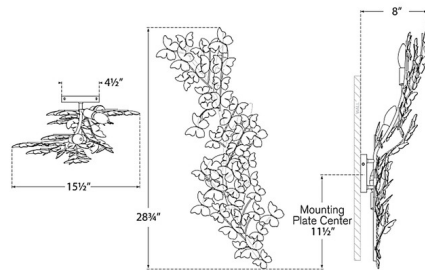

Description

The Farfalle Wall Sconce brings a whimsical beauty to your interior space. Curved stems hold butterflies that seem to float into your air. Warm light peeks through, casting shadows across your room. Note: May be mounted horizontally or vertically.

Shown in gild

Specifications

COLOR	N/A
BODY FINISH	Gild
WATTAGE	180W
DIMMER	Standard 120V
DIMENSIONS	15.5"W x 28.75"H x 8"D
BULB NOT INCLUDED	3 x B10/Candelabra (E12)/60W/120V Incandescent
OTHER BULB OPTIONS	3 x B10/Candelabra (E12)/120V LED