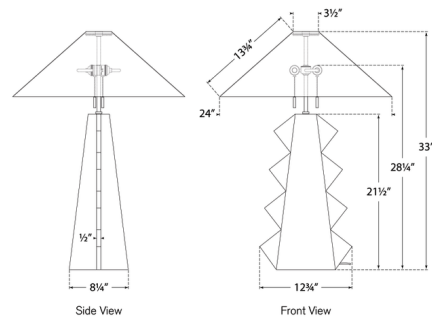

### Specifications

COLOR . . . . . Linen  
 BODY FINISH . . . . . Crystal Bronze  
 WATTAGE . . . . . 120W  
 DIMMER . . . . . N/A  
 DIMENSIONS . . . . . 24"W x 33"H  
 BULB NOT INCLUDED . . . . . 2 x A19/Medium (E26)/60W/120V Incandescent  
 OTHER BULB OPTIONS . . . . . 2 x A19/Medium (E26)/120V LED