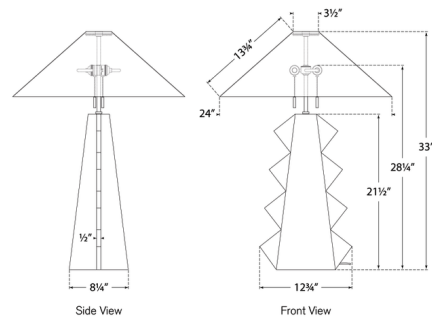

Description

The Senso Table Lamp strikes a bold silhouette, created by the clean right angles of its ceramic ziggurat form. The reactive ceramic glaze lends an artisanal quality, and may vary in color and texture. A linen shade follows the geometric motif, sloped to mimic the triangular outlines of the body. This statement piece elevates your space with its intriguing design and modern appeal.

Shown in autumn copper / linen

Specifications

COLOR	Linen
BODY FINISH	Autumn Copper
WATTAGE	120W
DIMMER	N/A
DIMENSIONS	24"W x 33"H
BULB NOT INCLUDED	2 x A19/Medium (E26)/60W/120V Incandescent
OTHER BULB OPTIONS	2 x A19/Medium (E26)/120V LED