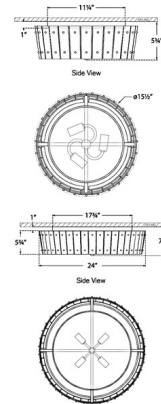

Shown in hand-rubbed antique brass / antique mirror

Specifications

COLOR	Antique Mirror
BODY FINISH	Hand-Rubbed Antique Brass
WATTAGE	180W
DIMMER	Standard 120V
DIMENSIONS	15.5"W x 5.75"H
BULB NOT INCLUDED	3 x B10/Candelabra (E12)/60W/120V Incandescent
OTHER BULB OPTIONS	3 x B10/Candelabra (E12)/120V LED