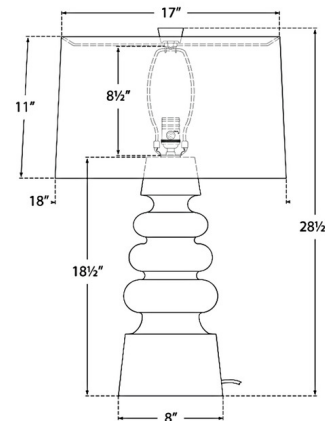

Lightology

lightology.com
866-954-4489
04-25-26

Project: _____

Company: _____

Location: _____ Fixture Type: _____

SPEC #: **VCG1241462**

Approved On: _____ Approved By: _____

Andreas Table Lamp By Visual Comfort Signature

Description

The Andreas Table Lamp brings both contemporary and architectural vibes to your interior space. The The sculpted body is topped with a tapered linen shade that casts a warm glow of light across your room. Dimmer switch is located on the lamp socket. Note: Reactive Ceramic Glazes will vary in color and texture, each piece is unique.

Shown in aventurine / linen

Specifications

COLOR Linen
BODY FINISH Aventurine
WATTAGE 100W
DIMMER Included
DIMENSIONS 18"W x 28.5"H
BULB NOT INCLUDED 1 x A19/Medium (E26)/100W/120V Incandescent
OTHER BULB OPTIONS 1 x A19/Medium (E26)/120V LED

Technical Information

PRODUCT DIMENSIONS Cord: 144"

CLICK TO VIEW PRODUCT

Notes: