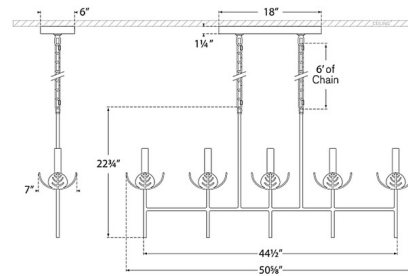

Shown in burnished silver leaf / linen

Specifications

| | |
|--------------------|--|
| COLOR | Linin |
| BODY FINISH | Burnished Silver Leaf |
| WATTAGE | 300W |
| DIMMER | Standard 120V |
| DIMENSIONS | 50.625"L x 7"W x 22.75"H |
| BULB NOT INCLUDED | 5 x B10/Candelabra (E12)/60W/120V Incandescent |
| OTHER BULB OPTIONS | 5 x B10/Candelabra (E12)/120V LED |