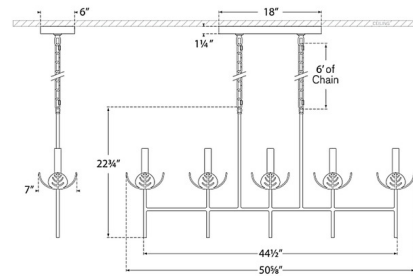

Specifications

COLOR N/A
BODY FINISH Plaster White
WATTAGE 300W
DIMMER Standard 120V
DIMENSIONS 50.625"L x 7"W x 22.75"H
BULB NOT INCLUDED 5 x B10/Candelabra (E12)/60W/120V Incandescent
OTHER BULB OPTIONS 5 x B10/Candelabra (E12)/120V LED

Technical Information

PRODUCT DIMENSIONS Two Adjustable Chain Lengths: 72"

Notes:

Shown in plaster white

CLICK TO VIEW PRODUCT