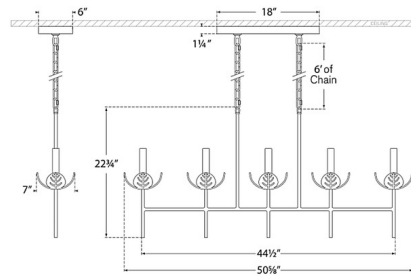

Specifications

COLOR N/A
 BODY FINISH Plaster White
 WATTAGE 300W
 DIMMER Standard 120V
 DIMENSIONS 50.625"L x 7"W x 22.75"H
 BULB NOT INCLUDED 5 x B10/Candelabra (E12)/60W/120V Incandescent
 OTHER BULB OPTIONS 5 x B10/Candelabra (E12)/120V LED

Technical Information

PRODUCT DIMENSIONS Two Adjustable Chain Lengths: 72"

Notes:

Shown in plaster white

CLICK TO VIEW PRODUCT