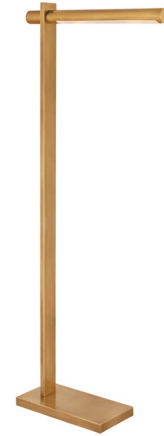

Lightology

lightology.com
866-954-4489
04-25-26

Project: _____

Company: _____

Location: _____ Fixture Type: _____

SPEC #: **VCG1241478**

Approved On: _____ Approved By: _____

Axis Floor Lamp

By Visual Comfort Signature

Description

The Axis Pharmacy Floor Lamp brings modern, pure geometric lines to your interior space. The smooth frame, with curved diffusers adds both a modern flair and warm light to your room. Dimmer switch is located on the lamp shade.

Specifications

COLOR	N/A
BODY FINISH	Antique-Burnished Brass
WATTAGE	15W
DIMMER	Included
DIMENSIONS	18"W x 45"H x 6"D
INTEGRATED LED MODULE	1 x LED/15W/120V LED

Technical Information

PRODUCT DIMENSIONS	Cord: 120"
LAMP COLOR	2700K
LUMENS/WATT	80.00
LUMINOUS FLUX	1200 lumens

Shown in antique-burnished brass

CLICK TO VIEW PRODUCT

Notes: