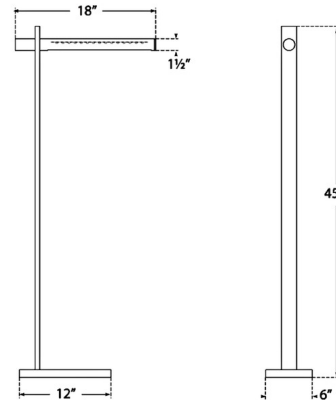

CLICK TO VIEW PRODUCT

Notes: