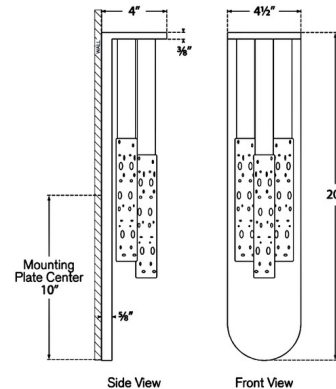

By Visual Comfort Signature

Description

The Rousseau Multi Drop Wall Sconce offers a sleek and minimalist aesthetic for your interior space. Its streamlined, contemporary design incorporates cylindrical glass, which projects a warm glow and gentle shadows throughout the space.

Shown in bronze / seeded glass

Specifications

| | |
|-----------------------|----------------------|
| COLOR | Seeded Glass |
| BODY FINISH | Bronze |
| WATTAGE | 45W |
| DIMMER | Standard 120V |
| DIMENSIONS | 4.5"W x 20"H x 4"D |
| INTEGRATED LED MODULE | 3 x LED/15W/120V LED |