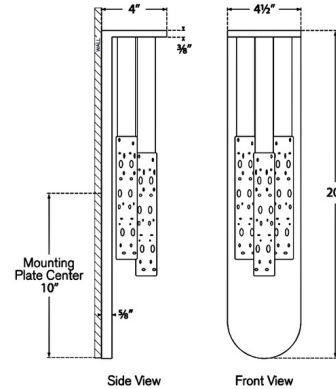

By Visual Comfort Signature

Description

The Rousseau Multi Drop Wall Sconce offers a sleek and minimalist aesthetic for your interior space. Its streamlined, contemporary design incorporates cylindrical glass, which projects a warm glow and gentle shadows throughout the space.

Shown in bronze / seeded glass

Specifications

COLOR Seeded Glass
BODY FINISH Bronze
WATTAGE 45W
DIMMER Standard 120V
DIMENSIONS 4.5"W x 20"H x 4"D
INTEGRATED LED MODULE 3 x LED/15W/120V LED

Technical Information