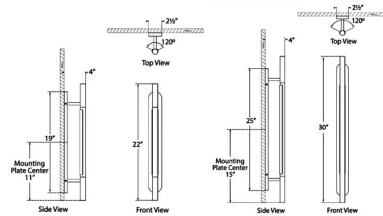

### Description

The Rousseau Bracketed Wall Light brings a clean minimalist look to your interior space. The smooth, modern silhouette, with an Etched Crystal diffuser adjusts to 120 degrees to direct light where you need it. Note: Fixture does not cover a standard US junction box and requires a 2 x 4 junction box.

### Specifications

COLOR . . . . . Etched Crystal  
 BODY FINISH . . . . . Antique-Burnished Brass  
 WATTAGE . . . . . 18W  
 DIMMER . . . . . Standard 120V  
 DIMENSIONS . . . . . 2.5"W x 22"H x 4"D  
 INTEGRATED LED MODULE . . . . . 1 x LED/18W/120V LED