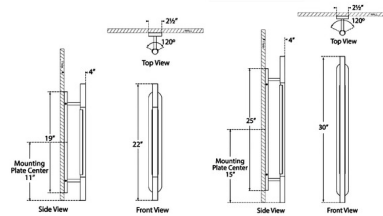

By Visual Comfort Signature

Description

The Rousseau Bracketed Wall Light brings a clean minimalist look to your interior space. The smooth, modern silhouette, with an Etched Crystal diffuser adjusts to 120 degrees to direct light where you need it. Note: Fixture does not cover a standard US junction box and requires a 2 x 4 junction box.

Shown in antique-burnished brass / etched crystal

Specifications

COLOR Etched Crystal
 BODY FINISH Antique-Burnished Brass
 WATTAGE 18W
 DIMMER Standard 120V
 DIMENSIONS 2.5"W x 22"H x 4"D
 INTEGRATED LED MODULE 1 x LED/18W/120V LED