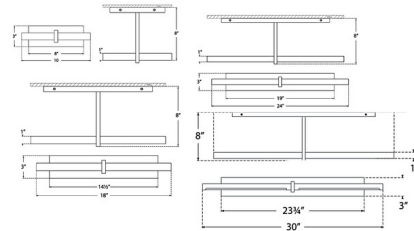

By Visual Comfort Signature

Description

The Axis Picture Light brings modern, pure geometric lines to your interior space. The smooth frame, with curved diffusers adds both a modern flair creating the perfect setting for displaying your works of art. Note: Fixture does not cover a standard US junction box and requires a 2 x 4 inch junction box.

Shown in bronze

Specifications

COLOR N/A
 BODY FINISH Bronze
 WATTAGE 20W
 DIMMER Standard 120V
 DIMENSIONS 10"W x 3"H x 8"D
 INTEGRATED LED MODULE 2 x LED/10W/120V LED

Technical Information

LAMP COLOR 2700K
 LUMENS/WATT 80.00
 LUMINOUS FLUX 800 lumens