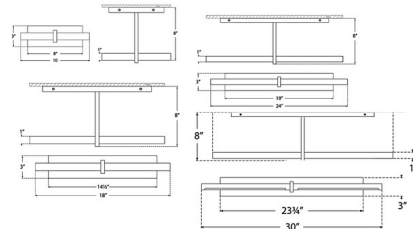

By Visual Comfort Signature

Description

The Axis Picture Light brings modern, pure geometric lines to your interior space. The smooth frame, with curved diffusers adds both a modern flair creating the perfect setting for displaying your works of art. Note: Fixture does not cover a standard US junction box and requires a 2 x 4 inch junction box.

Shown in polished nickel

Specifications

COLOR	N/A
BODY FINISH	Polished Nickel
WATTAGE	40W
DIMMER	Standard 120V
DIMENSIONS	24"W x 3"H x 8"D
INTEGRATED LED MODULE	2 x LED/20W/120V LED

Technical Information