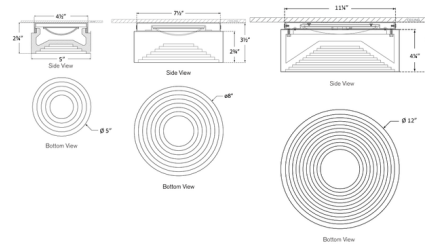

Shown in antique-burnished brass / alabaster

Specifications

COLOR Alabaster
 BODY FINISH Antique-Burnished Brass
 WATTAGE 18W
 DIMMER Standard 120V
 DIMENSIONS 8"W x 3.5"H
 INTEGRATED LED MODULE 1 x LED/18W/120V LED