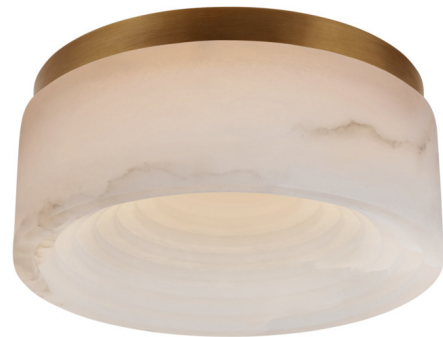

Lightology

lightology.com
866-954-4489
05-24-26

Project: _____

Company: _____

Location: _____ Fixture Type: _____

SPEC #: **VCG1241505**

Approved On: _____ Approved By: _____

Otto Ceiling Light

By Visual Comfort Signature

Description

The Otto Ceiling Light spotlights the beauty of natural alabaster stone with its pure, concentrically carved form. An integrated LED light shines through the stone, highlighting its veining and variations in color. The Otto adds an organic yet modern touch to your space and is especially well suited for bathrooms. TRIAC dimmable.

Shown in antique-burnished brass / alabaster

Specifications

COLOR Alabaster
 BODY FINISH Antique-Burnished Brass
 WATTAGE 18W
 DIMMER Standard 120V
 DIMENSIONS 8"W x 3.5"H
 INTEGRATED LED MODULE 1 x LED/18W/120V LED

Technical Information

LAMP COLOR 2700K
 LUMENS/WATT 83.33
 LUMINOUS FLUX 1500 lumens

CLICK TO VIEW PRODUCT

Notes: