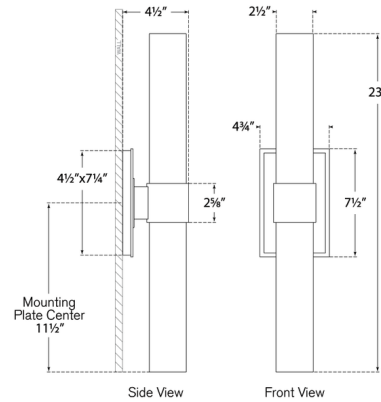

### Specifications

COLOR . . . . . Clear  
 BODY FINISH . . . . . Bronze  
 WATTAGE . . . . . 18W  
 DIMMER . . . . . Standard 120V  
 DIMENSIONS . . . . . 4.75"W x 23"H x 4.5"D  
 BULB NOT INCLUDED . . . . . 2 x T10/Medium (E26)/9W/120V LED  
 OTHER BULB OPTIONS . . . . . T10/Medium (E26)/60W/120V Incandescent