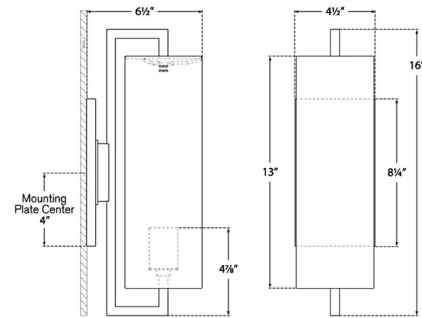

### Specifications

COLOR . . . . . Linen  
BODY FINISH . . . . . Bronze  
WATTAGE . . . . . 9W  
DIMMER . . . . . Standard 120V  
DIMENSIONS . . . . . 4.5"W x 16"H x 6.5"D  
BULB NOT INCLUDED . . . . . 1x T10/Medium (E26)/9W/120V LED