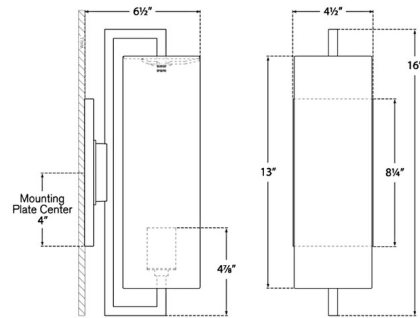

Shown in bronze / linen

Specifications

COLOR	Linen
BODY FINISH	Bronze
WATTAGE	9W
DIMMER	Standard 120V
DIMENSIONS	4.5"W x 16"H x 6.5"D
BULB NOT INCLUDED	1x T10/Medium (E26)/9W/120V LED

CLICK TO VIEW PRODUCT