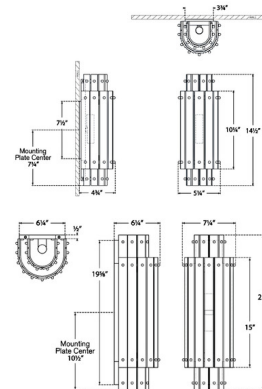

Description

The Cadence Wall Sconce brings a modern, art deco vibe to your interior space. The smooth frame holds antique mirror glass, inspired by Italy's Murano glass, that casts a warm glow of light across your room. Note: Smallest size fixture does not cover a standard US junction box and requires a 2 x 4 inch junction box.

Shown in hand-rubbed antique brass / antique mirror

Specifications

COLOR	Antique Mirror
BODY FINISH	Hand-Rubbed Antique Brass
WATTAGE	11W
DIMMER	Standard 120V
DIMENSIONS	7.25"W x 21"H x 6.25"D
BULB NOT INCLUDED	2 x B10/Candelabra (E12)/5.5W/120V LED