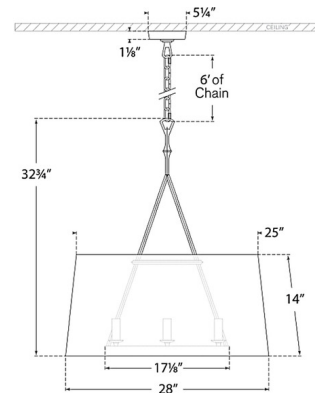

Specifications

COLOR Linen
BODY FINISH Aged Iron
WATTAGE 360W
DIMMER Standard 120V
DIMENSIONS 28"W x 32.75"H
BULB NOT INCLUDED 6 x B11/Candelabra (E12)/60W/120V Incandescent
OTHER BULB OPTIONS 6 x B11/Candelabra (E12)/120V LED

Technical Information

PRODUCT DIMENSIONS Adjustable Chain Length: 72"

Shown in aged iron / linen

CLICK TO VIEW PRODUCT

Notes: