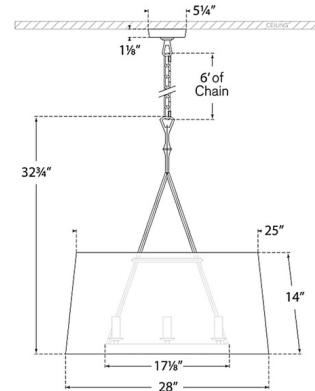

Specifications

COLOR Linen
BODY FINISH Aged Iron
WATTAGE 360W
DIMMER Standard 120V
DIMENSIONS 28"W x 32.75"H
BULB NOT INCLUDED 6 x B11/Candelabra (E12)/60W/120V Incandescent
OTHER BULB OPTIONS 6 x B11/Candelabra (E12)/120V LED

Technical Information

PRODUCT DIMENSIONS Adjustable Chain Length: 72"

Shown in aged iron / linen

CLICK TO VIEW PRODUCT

Notes: