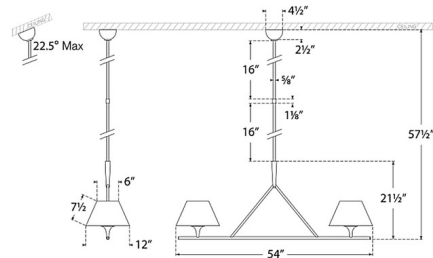

By Visual Comfort Signature

Description

The Cesta Linear Chandelier brings a bold simplicity to your interior space. The smooth, slim frame holds tapered linen shades that cast a warm glow of light across your room. Sloped ceiling to 22.5 degrees max. Note: Rods are not customizable. Note: Custom Overall Heights are available. For quotes, please contact our sales team.

Shown in aged iron / linen

Specifications

COLOR Linen
BODY FINISH Aged Iron
WATTAGE 120W
DIMMER Standard 120V
DIMENSIONS 54"L x 12"W x 21.5"H
BULB NOT INCLUDED 2 x A19/Medium (E26)/60W/120V Incandescent
OTHER BULB OPTIONS 2 x A19/Medium (E26)/120V LED

Technical Information

PRODUCT DIMENSIONS Downrods: Two 16" Included

CLICK TO VIEW PRODUCT

Notes: