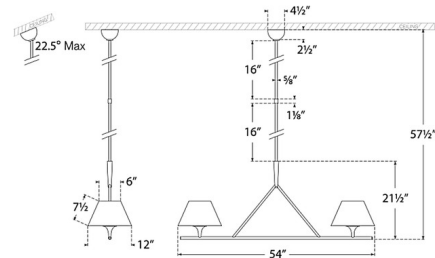

### Description

The Cesta Linear Chandelier brings a bold simplicity to your interior space. The smooth, slim frame holds tapered linen shades that cast a warm glow of light across your room. Sloped ceiling to 22.5 degrees max. Note: Rods are not customizable. Note: Custom Overall Heights are available. For quotes, please contact our sales team.

### Specifications

COLOR . . . . . Linen  
BODY FINISH . . . . . Aged Iron  
WATTAGE . . . . . 120W  
DIMMER . . . . . Standard 120V  
DIMENSIONS . . . . . 54"L x 12"W x 21.5"H  
BULB NOT INCLUDED . . . . . 2 x A19/Medium (E26)/60W/120V Incandescent  
OTHER BULB OPTIONS . . . . . 2 x A19/Medium (E26)/120V LED

### Technical Information

PRODUCT DIMENSIONS . . . . . Downrods: Two 16" Included

CLICK TO VIEW PRODUCT

Notes: