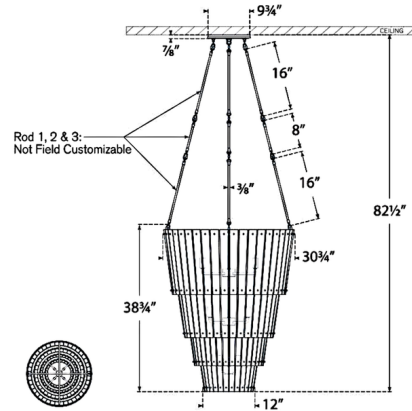

By Visual Comfort Signature

Description

The Cadence Waterfall Chandelier brings a modern, art deco vibe to your interior space. The smooth frame holds antique mirror glass, inspired by Italy's Murano glass, that casts a warm glow of light across your room. Note: Includes eight 16 inch and four 8 inch rods that are not field cuttable. All rods do not need to be used. Note: Due to the weight of the largest size fixture, additional ceiling support is required.

Shown in hand-rubbed antique brass / antique mirror

Specifications

COLOR	Antique Mirror
BODY FINISH	Hand-Rubbed Antique Brass
WATTAGE	720W
DIMMER	Standard 120V
DIMENSIONS	30.75"W x 38.75"H
BULB NOT INCLUDED	12 x B10/Candelabra (E12)/60W/120V Incandescent
OTHER BULB OPTIONS	12 x B10/Candelabra (E12)/120V LED