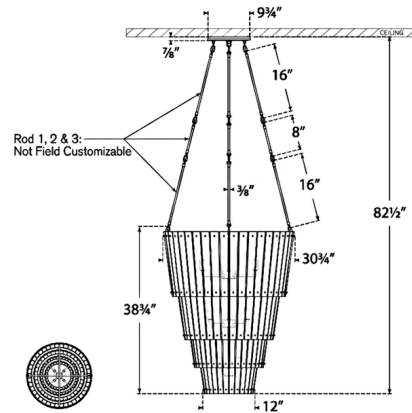

By Visual Comfort Signature

Description

The Cadence Waterfall Chandelier brings a modern, art deco vibe to your interior space. The smooth frame holds antique mirror glass, inspired by Italy's Murano glass, that casts a warm glow of light across your room. Note: Includes eight 16 inch and four 8 inch rods that are not field cuttable. All rods do not need to be used. Note: Due to the weight of the largest size fixture, additional ceiling support is required.

Shown in hand-rubbed antique brass / antique mirror

Specifications

COLOR Antique Mirror
BODY FINISH Hand-Rubbed Antique Brass
WATTAGE 720W
DIMMER Standard 120V
DIMENSIONS 30.75"W x 38.75"H
BULB NOT INCLUDED 12 x B10/Candelabra (E12)/60W/120V Incandescent
OTHER BULB OPTIONS 12 x B10/Candelabra (E12)/120V LED