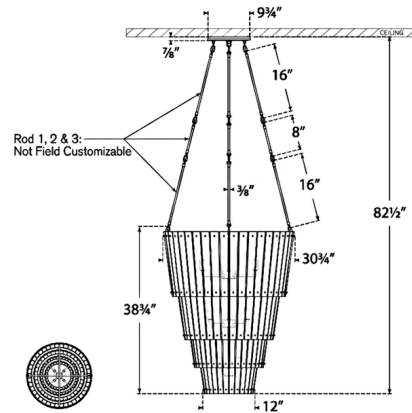

By Visual Comfort Signature

Description

The Cadence Waterfall Chandelier brings a modern, art deco vibe to your interior space. The smooth frame holds antique mirror glass, inspired by Italy's Murano glass, that casts a warm glow of light across your room. Note: Includes eight 16 inch and four 8 inch rods that are not field cuttable. All rods do not need to be used. Note: Due to the weight of the largest size fixture, additional ceiling support is required.

Shown in hand-rubbed antique brass / antique mirror

Specifications

COLOR Antique Mirror
 BODY FINISH Hand-Rubbed Antique Brass
 WATTAGE 720W
 DIMMER Standard 120V
 DIMENSIONS 30.75"W x 38.75"H
 BULB NOT INCLUDED 12 x B10/Candelabra (E12)/60W/120V Incandescent
 OTHER BULB OPTIONS 12 x B10/Candelabra (E12)/120V LED