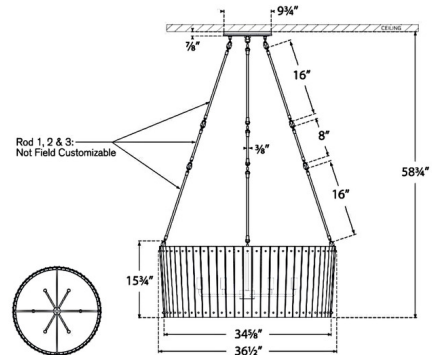

By Visual Comfort Signature

Description

The Cadence Drum Chandelier brings a modern, art deco vibe to your interior space. The smooth frame holds antique mirror glass, inspired by Italy's Murano glass, that casts a warm glow of light across your room. Note: Includes eight 16 inch and four 8 inch rods that are not field cuttable. All rods do not need to be used.

Shown in hand-rubbed antique brass / antique mirror

Specifications

COLOR	Antique Mirror
BODY FINISH	Hand-Rubbed Antique Brass
WATTAGE	360W
DIMMER	Standard 120V
DIMENSIONS	36.5"W x 15.75"H
BULB NOT INCLUDED	6 x B10/Candelabra (E12)/60W/120V Incandescent
OTHER BULB OPTIONS	6 x B10/Candelabra (E12)/120V LED