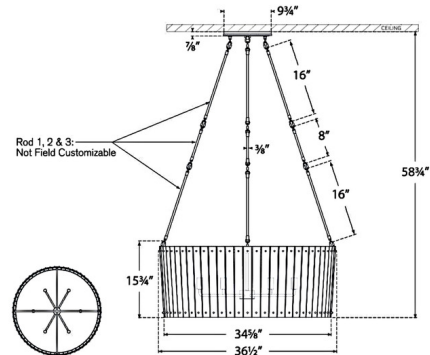

Description

The Cadence Drum Chandelier brings a modern, art deco vibe to your interior space. The smooth frame holds antique mirror glass, inspired by Italy's Murano glass, that casts a warm glow of light across your room. Note: Includes eight 16 inch and four 8 inch rods that are not field cuttable. All rods do not need to be used.

Shown in hand-rubbed antique brass / antique mirror

Specifications

COLOR Antique Mirror
 BODY FINISH Hand-Rubbed Antique Brass
 WATTAGE 360W
 DIMMER Standard 120V
 DIMENSIONS 36.5"W x 15.75"H
 BULB NOT INCLUDED 6 x B10/Candelabra (E12)/60W/120V Incandescent
 OTHER BULB OPTIONS 6 x B10/Candelabra (E12)/120V LED