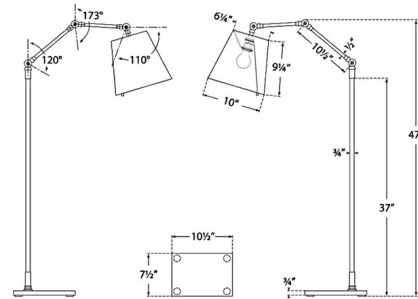

By Visual Comfort Signature

Description

The The Graves Articulating Floor Lamp brings both a refined form and function to your interior space. The frame adjusts at 2 spots with the turn knob and is topped with a tapered linen shade that casts a warm glow of light exactly where you need in. On/Off pull chain is located on the lamp socket. Note: Height adjusts from 50 inches to 58.75 inches and depth adjusts from 15 inches to 19 inches.

Specifications

COLOR Linen
BODY FINISH Bronze
WATTAGE 100W
DIMMER N/A
DIMENSIONS 10"W x 58.75"H x 19"D
BULB NOT INCLUDED 1 x A19/Medium (E26)/100W/120V Incandescent
OTHER BULB OPTIONS 1 x A19/Medium (E26)/120V LED

Technical Information

PRODUCT DIMENSIONS Cord: 120"

Shown in bronze / linen

CLICK TO VIEW PRODUCT

Notes: