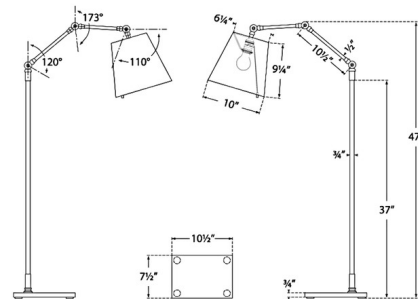

By Visual Comfort Signature

Description

The The Graves Articulating Floor Lamp brings both a refined form and function to your interior space. The frame adjusts at 2 spots with the turn knob and is topped with a tapered linen shade that casts a warm glow of light exactly where you need in. On/Off pull chain is located on the lamp socket. Note: Height adjusts from 50 inches to 58.75 inches and depth adjusts from 15 inches to 19 inches.

Specifications

COLOR Linen
BODY FINISH Bronze
WATTAGE 100W
DIMMER N/A
DIMENSIONS 10"W x 58.75"H x 19"D
BULB NOT INCLUDED 1 x A19/Medium (E26)/100W/120V Incandescent
OTHER BULB OPTIONS 1 x A19/Medium (E26)/120V LED

Technical Information

PRODUCT DIMENSIONS Cord: 120"

Shown in bronze / linen

CLICK TO VIEW PRODUCT

Notes: