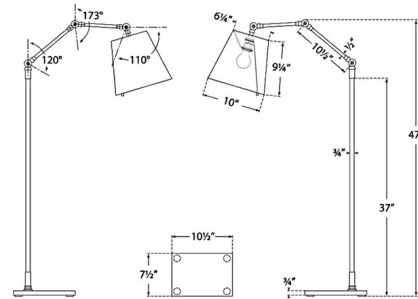

By Visual Comfort Signature

Description

The The Graves Articulating Floor Lamp brings both a refined form and function to your interior space. The frame adjusts at 2 spots with the turn knob and is topped with a tapered linen shade that casts a warm glow of light exactly where you need in. On/Off pull chain is located on the lamp socket. Note: Height adjusts from 50 inches to 58.75 inches and depth adjusts from 15 inches to 19 inches.

Specifications

COLOR Linen
 BODY FINISH Bronze
 WATTAGE 100W
 DIMMER N/A
 DIMENSIONS 10"W x 58.75"H x 19"D
 BULB NOT INCLUDED 1 x A19/Medium (E26)/100W/120V Incandescent
 OTHER BULB OPTIONS 1 x A19/Medium (E26)/120V LED

Technical Information

PRODUCT DIMENSIONS Cord: 120"

Shown in bronze / linen

CLICK TO VIEW PRODUCT

Notes: