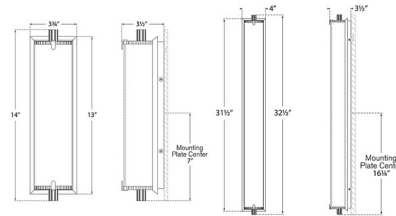

By Visual Comfort Signature

Description

The Calliope LED Bathroom Vanity Light brings a clean simplicity to your interior space. The decorative frame holds a cylindrical glass diffuser that casts warm light across your room. Note: Fixture does not cover a standard US junction box and requires a 2 x 4 inch junction box.

Shown in hand-rubbed antique brass / white

Specifications

COLOR White
 BODY FINISH Hand-Rubbed Antique Brass
 WATTAGE 9W
 DIMMER Standard 120V
 DIMENSIONS 3.75"W x 14"H x 3.5"D
 INTEGRATED LED MODULE 1 x LED/9W/120V LED