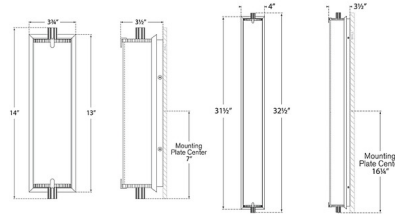

### Description

The Calliope LED Bathroom Vanity Light brings a clean simplicity to your interior space. The decorative frame holds a cylindrical glass diffuser that casts warm light across your room. Note: Fixture does not cover a standard US junction box and requires a 2 x 4 inch junction box.

### Specifications

COLOR . . . . . White  
BODY FINISH . . . . . Hand-Rubbed Antique Brass  
WATTAGE . . . . . 9W  
DIMMER . . . . . Standard 120V  
DIMENSIONS . . . . . 3.75"W x 14"H x 3.5"D  
INTEGRATED LED MODULE . . . . . 1 x LED/9W/120V LED