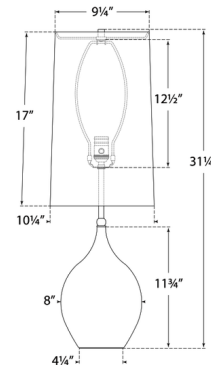

Shown in mixed blue brown / linen

Specifications

COLOR	Linen
BODY FINISH	Mixed Blue Brown
WATTAGE	60W
DIMMER	Included
DIMENSIONS	10.25"W x 31.25"H
BULB NOT INCLUDED	1 x A19/Medium (E26)/60W/120V Incandescent
OTHER BULB OPTIONS	1 x A19/Medium (E26)/120V LED