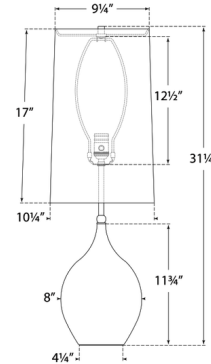

Shown in mixed blue brown / linen

Specifications

COLOR	Linen
BODY FINISH	Mixed Blue Brown
WATTAGE	60W
DIMMER	Included
DIMENSIONS	10.25"W x 31.25"H
BULB NOT INCLUDED	1 x A19/Medium (E26)/60W/120V Incandescent
OTHER BULB OPTIONS	1 x A19/Medium (E26)/120V LED