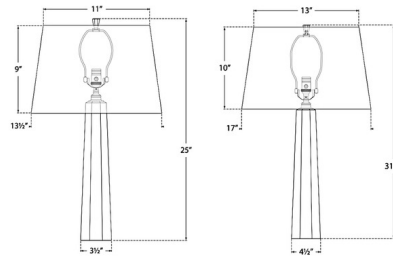

Description

The Fluted Spire Octagonal Table Lamp brings a clean, contemporary vibe to your interior space. The ribbed Crystal column body is topped with a wide tapered shade that casts warm light across your room. Dimmer switch is located on the lamp socket. Note: Cannot be placed in direct sunlight.

Shown in crystal / linen

Specifications

COLOR Linen
BODY FINISH Crystal
WATTAGE 150W
DIMMER Included
DIMENSIONS 13.5"W x 25"H
BULB NOT INCLUDED 1 x A21/Medium (E26)/150W/120V Incandescent
OTHER BULB OPTIONS 1 x A21/Medium (E26)/120V LED

Technical Information

PRODUCT DIMENSIONS Cord: 120"

CLICK TO VIEW PRODUCT

Notes: