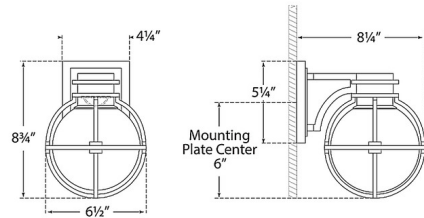

### Specifications

COLOR	Clear
BODY FINISH	Bronze
WATTAGE	9W
DIMMER	Standard 120V
DIMENSIONS	6.5"W x 8.75"H x 8.25"D
INTEGRATED LED MODULE	1 x LED/9W/120V LED