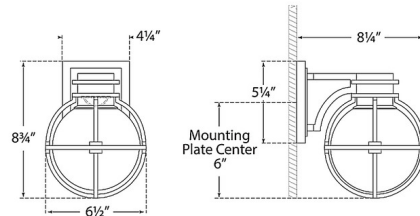

By Visual Comfort Signature

Description

The Gracie Wall Sconce brings a clean nautical look, with hints of industrialism, to your interior space. The smooth caged frame hugs a glass diffuser that casts warm light across your room. Note: Clear glass had integrated LED, White glass has replaceable LED bulb.

Shown in bronze / clear

Specifications

COLOR	Clear
BODY FINISH	Bronze
WATTAGE	9W
DIMMER	Standard 120V
DIMENSIONS	6.5"W x 8.75"H x 8.25"D
INTEGRATED LED MODULE	1 x LED/9W/120V LED

Technical Information

LAMP COLOR	2700K
LUMENS/WATT	100.00
LUMINOUS FLUX	900 lumens