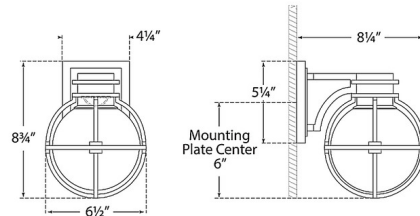

By Visual Comfort Signature

Description

The Gracie Wall Sconce brings a clean nautical look, with hints of industrialism, to your interior space. The smooth caged frame hugs a glass diffuser that casts warm light across your room. Note: Clear glass had integrated LED, White glass has replaceable LED bulb.

Shown in polished nickel / clear

Specifications

COLOR	Clear
BODY FINISH	Polished Nickel
WATTAGE	9W
DIMMER	Standard 120V
DIMENSIONS	6.5"W x 8.75"H x 8.25"D
INTEGRATED LED MODULE	1 x LED/9W/120V LED

Technical Information