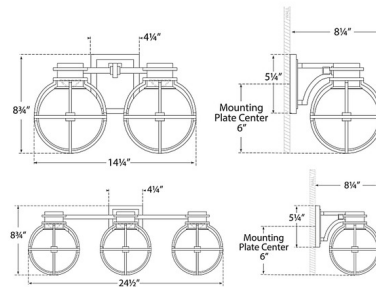

Shown in antique-burnished brass / clear

Specifications

COLOR	Clear
BODY FINISH	Antique-Burnished Brass
WATTAGE	36W
DIMMER	Standard 120V
DIMENSIONS	14.25"W x 8.75"H x 8.25"D
INTEGRATED LED MODULE	2 x LED/18W/120V LED