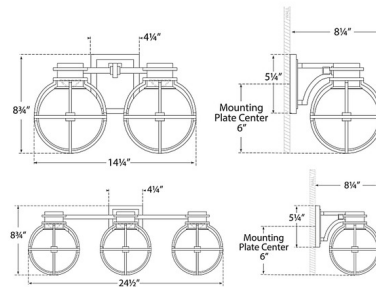

Shown in antique-burnished brass / clear

Specifications

COLOR Clear
BODY FINISH Antique-Burnished Brass
WATTAGE 36W
DIMMER Standard 120V
DIMENSIONS 14.25"W x 8.75"H x 8.25"D
INTEGRATED LED MODULE 2 x LED/18W/120V LED