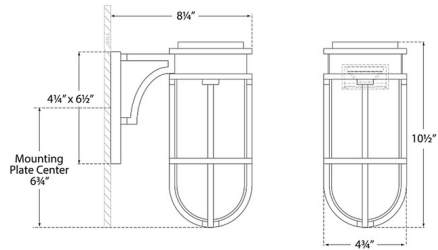

Lightology

lightology.com
866-954-4489
07-11-26

Project: _____

Company: _____

Location: _____ Fixture Type: _____

SPEC #: **VCG1241626**

Approved On: _____ Approved By: _____

Gracie Bracket Outdoor Wall Sconce By Visual Comfort Signature

Description

The Gracie Bracket Outdoor Wall Sconce brings a clean nautical look, with hints of industrialism, to your exterior space. The smooth caged frame hugs a glass diffuser that casts warm light across your area. Note: Clear glass had integrated LED, White glass has replaceable LED bulb.

Shown in antique-burnished brass / clear

Specifications

COLOR Clear
BODY FINISH Antique-Burnished Brass
WATTAGE 9W
DIMMER Standard 120V
DIMENSIONS 4.75"W x 10.5"H x 8.25"D
INTEGRATED LED MODULE 1 x LED/9W/120V LED