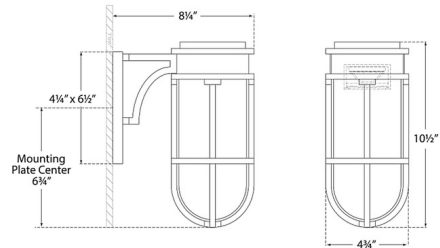

## Gracie Bracket Outdoor Wall Sconce

By Visual Comfort Signature

### Description

The Gracie Bracket Outdoor Wall Sconce brings a clean nautical look, with hints of industrialism, to your exterior space. The smooth caged frame hugs a glass diffuser that casts warm light across your area. Note: Clear glass had integrated LED, White glass has replaceable LED bulb.

### Specifications

COLOR . . . . . Clear  
BODY FINISH . . . . . Antique-Burnished Brass  
WATTAGE . . . . . 9W  
DIMMER . . . . . Standard 120V  
DIMENSIONS . . . . . 4.75"W x 10.5"H x 8.25"D  
INTEGRATED LED MODULE . . . . . 1 x LED/9W/120V LED