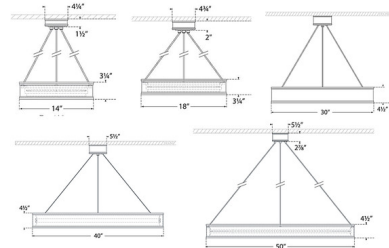

CLICK TO VIEW PRODUCT

Notes: