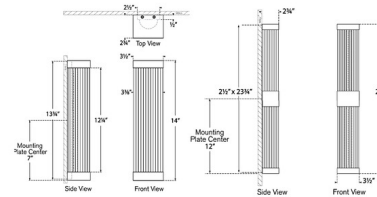

By Visual Comfort Signature

Description

The Vance Wall Sconce enhances the aesthetic appeal of your interior setting. Its sleek frame supports glass rods, which project a warm interplay of light and shadows throughout your room. TRIAC dimmable. Note: Fixture does not cover a standard US junction box and requires a 2 x 4 inch junction box.

Shown in polished nickel / clear

Specifications

COLOR Clear
 BODY FINISH Polished Nickel
 WATTAGE 36W
 DIMMER Standard 120V
 DIMENSIONS 3.5"W x 24"H x 2.75"D
 INTEGRATED LED MODULE 2 x LED/18W/120V LED

Technical Information