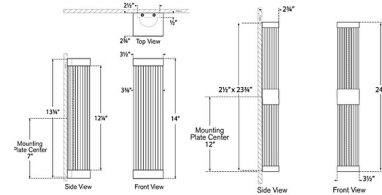

### Description

The Vance Wall Sconce enhances the aesthetic appeal of your interior setting. Its sleek frame supports glass rods, which project a warm interplay of light and shadows throughout your room. TRIAC dimmable. Note: Fixture does not cover a standard US junction box and requires a 2 x 4 inch junction box.

### Specifications

COLOR . . . . . Clear  
 BODY FINISH . . . . . Polished Nickel  
 WATTAGE . . . . . 36W  
 DIMMER . . . . . Standard 120V  
 DIMENSIONS . . . . . 3.5"W x 24"H x 2.75"D  
 INTEGRATED LED MODULE . . . . . 2 x LED/18W/120V LED