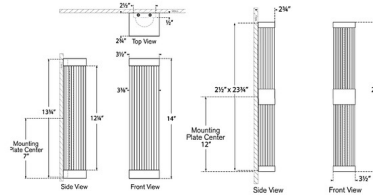

By Visual Comfort Signature

Description

The Vance Wall Sconce enhances the aesthetic appeal of your interior setting. Its sleek frame supports glass rods, which project a warm interplay of light and shadows throughout your room. TRIAC dimmable. Note: Fixture does not cover a standard US junction box and requires a 2 x 4 inch junction box.

Shown in polished nickel / clear

Specifications

COLOR Clear
 BODY FINISH Polished Nickel
 WATTAGE 36W
 DIMMER Standard 120V
 DIMENSIONS 3.5"W x 24"H x 2.75"D
 INTEGRATED LED MODULE 2 x LED/18W/120V LED

Technical Information