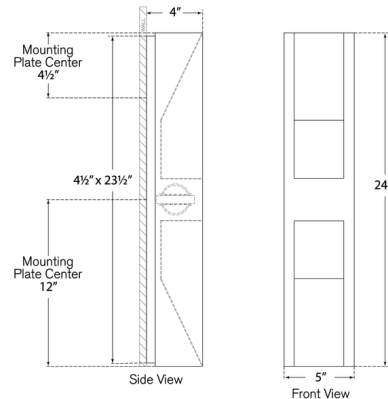

Lightology

lightology.com
866-954-4489
04-13-26

Project: _____

Company: _____

Location: _____ Fixture Type: _____

SPEC #: **VCC1241647**

Approved On: _____ Approved By: _____

Tribute Wall Sconce

By Visual Comfort Signature

Description

Seemingly carved from a single monolithic block, the Tribute Wall Sconce carries the commanding presence of bold architecture. Integrated warm LED light glows from within its sloped niches, softly flowing out into your indoor or outdoor space.

Specifications

COLOR . . . . . N/A
BODY FINISH . . . . . Bronze
WATTAGE 18W
DIMMER . . . . . Standard 120V
DIMENSIONS . . . . . 5"W x 24"H x 4"D
INTEGRATED LED MODULE . . . . . 1 x LED/18W/120V LED

Technical Information

LAMP COLOR 2700K
LUMENS/WATT 105.56
LUMINOUS FLUX . . . . . 1900 lumens

Shown in bronze

CLICK TO VIEW PRODUCT

Notes: