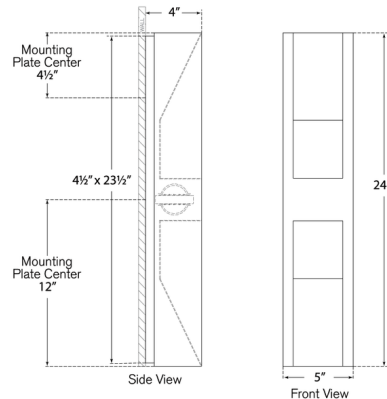

Lightology

lightology.com
866-954-4489
06-04-26

Project: _____

Company: _____

Location: _____ Fixture Type: _____

SPEC #: **VCG1241647**

Approved On: _____ Approved By: _____

Tribute Wall Sconce

By Visual Comfort Signature

Description

Seemingly carved from a single monolithic block, the Tribute Wall Sconce carries the commanding presence of bold architecture. Integrated warm LED light glows from within its sloped niches, softly flowing out into your indoor or outdoor space.

Specifications

COLOR . . . . . N/A
BODY FINISH . . . . . Bronze
WATTAGE 18W
DIMMER . . . . . Standard 120V
DIMENSIONS . . . . . 5"W x 24"H x 4"D
INTEGRATED LED MODULE . . . . . 1 x LED/18W/120V LED

Technical Information

LAMP COLOR 2700K
LUMENS/WATT 105.56
LUMINOUS FLUX . . . . . 1900 lumens

Shown in bronze

CLICK TO VIEW PRODUCT

Notes: