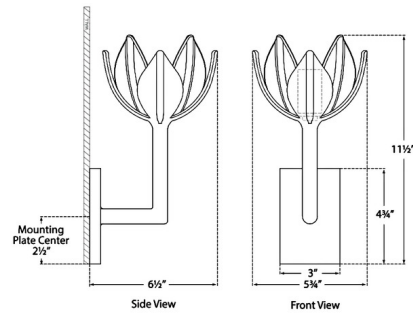

### Specifications

COLOR	N/A
BODY FINISH	Antique Gold Leaf
WATTAGE	6.5W
DIMMER	Standard 120V
DIMENSIONS	5.75"W x 11.5"H x 6.5"D
BULB NOT INCLUDED	1 x B11/Candelabra (E12)/6.5W/120V LED

CLICK TO VIEW PRODUCT