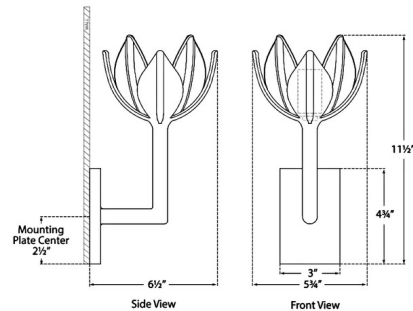

Lightology

lightology.com
866-954-4489
05-30-26

Project: _____
 Company: _____
 Location: _____ Fixture Type: _____
 SPEC #: **VCG1241657**
 Approved On: _____ Approved By: _____

Alberto Wall Sconce By Visual Comfort Signature

Specifications

COLOR N/A
 BODY FINISH Antique Gold Leaf
 WATTAGE 6.5W
 DIMMER Standard 120V
 DIMENSIONS 5.75"W x 11.5"H x 6.5"D
 BULB NOT INCLUDED 1 x B11/Candelabra (E12)/6.5W/120V LED

CLICK TO VIEW PRODUCT