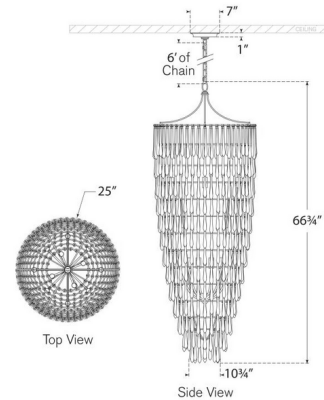

By Visual Comfort Signature

Description

The Vacarro Tall Cascading Chandelier transforms your space with its dramatic arrangement of elongated plaster teardrops hung from a basket frame. Light shines from within, providing ambient illumination and accentuating the texture and dimension of the design. The Vacarro is a modern, dynamic centerpiece ideal for foyers and stairways. Note: Due to the weight of this fixture, additional ceiling support is required.

Shown in antique gold leaf

Specifications

COLOR	N/A
BODY FINISH	Antique Gold Leaf
WATTAGE	78W
DIMMER	Standard 120V
DIMENSIONS	25"W x 66.75"H
BULB NOT INCLUDED	12 x B11/Candelabra (E12)/6.5W/120V LED

CLICK TO VIEW PRODUCT