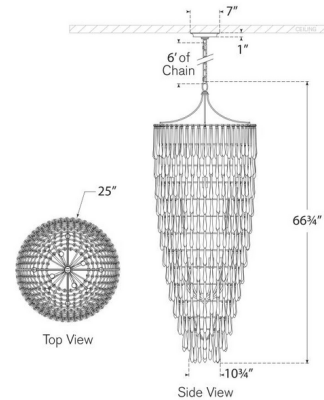

## Vacarro Tall Cascading Chandelier

By Visual Comfort Signature

### Description

The Vacarro Tall Cascading Chandelier transforms your space with its dramatic arrangement of elongated plaster teardrops hung from a basket frame. Light shines from within, providing ambient illumination and accentuating the texture and dimension of the design. The Vacarro is a modern, dynamic centerpiece ideal for foyers and stairways. Note: Due to the weight of this fixture, additional ceiling support is required.

### Specifications

COLOR	N/A
BODY FINISH	Antique Gold Leaf
WATTAGE	78W
DIMMER	Standard 120V
DIMENSIONS	25"W x 66.75"H
BULB NOT INCLUDED	12 x B11/Candelabra (E12)/6.5W/120V LED

CLICK TO VIEW PRODUCT

Notes: