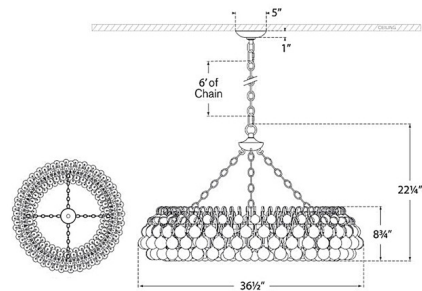

By Visual Comfort Signature

Description

The Bellvale Ring Chandelier brings a clean 1960's Italian modern design to your interior space. The curved metal stems, formed in a circle, are complemented by crystal spheres that cast warm light across your room. Note: Due to the weight of this fixture, additional ceiling support is required.

Shown in polished nickel / crystal

Specifications

COLOR Crystal
BODY FINISH Polished Nickel
WATTAGE 65W
DIMMER Standard 120V
DIMENSIONS 36.5"W x 22.25"H
BULB NOT INCLUDED 10 x B11/Candelabra (E12)/6.5W/120V LED

Technical Information

PRODUCT DIMENSIONS Adjustable Chain Length: 72"

CLICK TO VIEW PRODUCT

Notes: