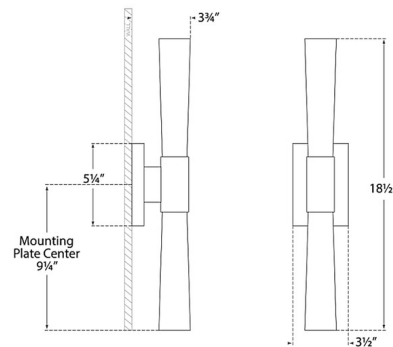

Lightology

lightology.com
866-954-4489
04-13-26

Project: _____

Company: _____

Location: _____ Fixture Type: _____

SPEC #: **VCG1241670**

Approved On: _____ Approved By: _____

Brenta Wall Sconce

By Visual Comfort Signature

Description

The Brenta Wall Sconce brings a clean sophistication to your interior space. The smooth frame holds elongated glass cylinders that cast warm light across your room. May be mounted horizontally or vertically. Note: Fixture does not cover a standard US junction box and requires a 2 x 4 inch junction box.

Specifications

COLOR . . . . . White
BODY FINISH . . . . . Polished Nickel
WATTAGE 18W
DIMMER . . . . . Standard 120V
DIMENSIONS . . . . . 3.5"W x 18.5"H x 3.75"D
INTEGRATED LED MODULE . . . . . 2 x LED/9W/120V LED

Technical Information

LAMP COLOR 2700K
LUMENS/WATT 83.33
LUMINOUS FLUX . . . . . 750 lumens

CLICK TO VIEW PRODUCT

Notes: