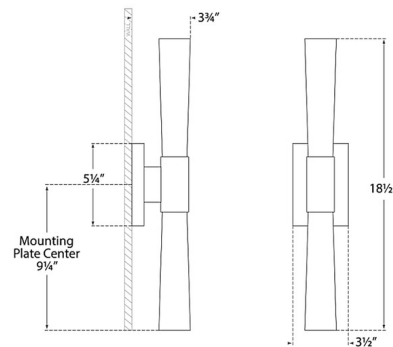

### Description

The Brenta Wall Sconce brings a clean sophistication to your interior space. The smooth frame holds elongated glass cylinders that cast warm light across your room. May be mounted horizontally or vertically. Note: Fixture does not cover a standard US junction box and requires a 2 x 4 inch junction box.

### Specifications

COLOR . . . . . White  
BODY FINISH . . . . . Polished Nickel  
WATTAGE . . . . . 18W  
DIMMER . . . . . Standard 120V  
DIMENSIONS . . . . . 3.5"W x 18.5"H x 3.75"D  
INTEGRATED LED MODULE . . . . . 2 x LED/9W/120V LED