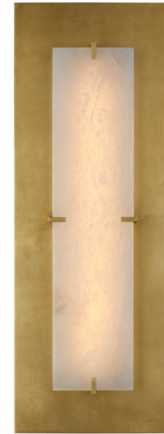

Lightology

lightology.com
866-954-4489
04-25-26

Project: _____

Company: _____

Location: _____ Fixture Type: _____

SPEC #: **VCC1241674**

Approved On: _____ Approved By: _____

Dominica Wall Sconce

By Visual Comfort Signature

Description

The Dominica Wall Sconce is inspired by the Viennese art nouveau style, creating glamour out of geometry. The smooth backplate holds a panel of Alabaster that diffuses a warm glow of light across your room. Note: Alabaster is a natural stone, variations in color and texture make each piece unique.

Shown in gild / alabaster

Specifications

COLOR Alabaster
BODY FINISH Gild
WATTAGE 18W
DIMMER Standard 120V
DIMENSIONS 10"W x 27.5"H x 3"D
INTEGRATED LED MODULE 1 x LED/18W/120V LED

Technical Information

LAMP COLOR 2700K
LUMENS/WATT 88.89
LUMINOUS FLUX 1600 lumens