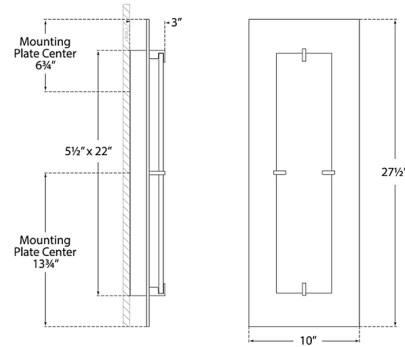

Shown in gild / alabaster

Specifications

COLOR Alabaster
BODY FINISH Gild
WATTAGE 18W
DIMMER Standard 120V
DIMENSIONS 10"W x 27.5"H x 3"D
INTEGRATED LED MODULE 1 x LED/18W/120V LED

Technical Information

LAMP COLOR 2700K
LUMENS/WATT 88.89
LUMINOUS FLUX 1600 lumens