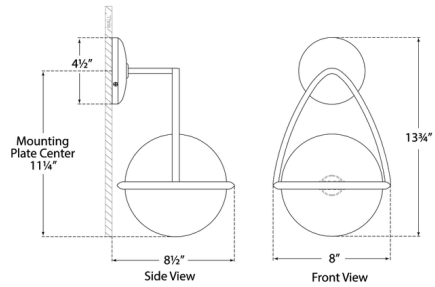

By Visual Comfort Signature

Description

The Lisette Wall Sconce embodies modern design, defined by a white glass globe that hangs from a simple curved frame. The globe casts a diffused light into your space, ideal for creating a welcoming environment in dining rooms, entryways and hallways.

Shown in bronze / white

Specifications

COLOR White
 BODY FINISH Bronze
 WATTAGE 18W
 DIMMER Standard 120V
 DIMENSIONS 8"W x 13.75"H x 8.5"D
 INTEGRATED LED MODULE 1 x LED/18W/120V LED

Technical Information