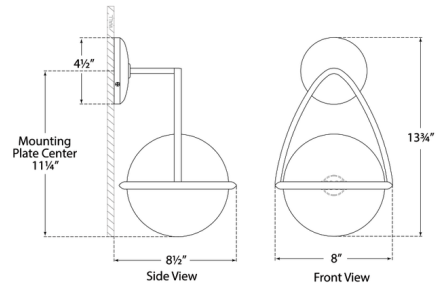

By Visual Comfort Signature

Description

The Lisette Wall Sconce embodies modern design, defined by a white glass globe that hangs from a simple curved frame. The globe casts a diffused light into your space, ideal for creating a welcoming environment in dining rooms, entryways and hallways.

Shown in hand-rubbed antique brass / white

Specifications

COLOR White
BODY FINISH Hand-Rubbed Antique Brass
WATTAGE 18W
DIMMER Standard 120V
DIMENSIONS 8"W x 13.75"H x 8.5"D
INTEGRATED LED MODULE 1 x LED/18W/120V LED