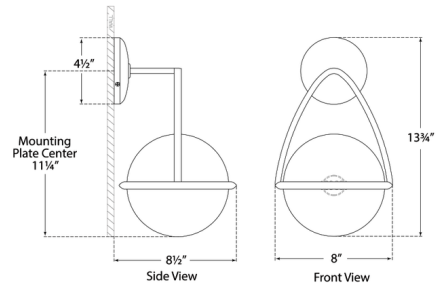

By Visual Comfort Signature

Description

The Lisette Wall Sconce embodies modern design, defined by a white glass globe that hangs from a simple curved frame. The globe casts a diffused light into your space, ideal for creating a welcoming environment in dining rooms, entryways and hallways.

Shown in hand-rubbed antique brass / white

Specifications

COLOR White
BODY FINISH Hand-Rubbed Antique Brass
WATTAGE 18W
DIMMER Standard 120V
DIMENSIONS 8"W x 13.75"H x 8.5"D
INTEGRATED LED MODULE 1 x LED/18W/120V LED