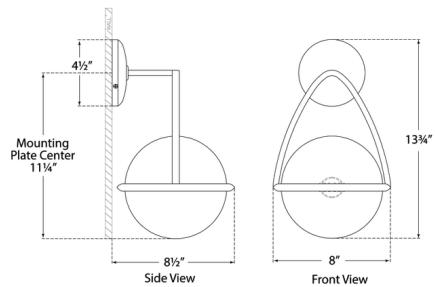

### Description

The Lisette Wall Sconce embodies modern design, defined by a white glass globe that hangs from a simple curved frame. The globe casts a diffused light into your space, ideal for creating a welcoming environment in dining rooms, entryways and hallways.

### Specifications

COLOR	White
BODY FINISH	Polished Nickel
WATTAGE	18W
DIMMER	Standard 120V
DIMENSIONS	8"W x 13.75"H x 8.5"D
INTEGRATED LED MODULE	1 x LED/18W/120V LED