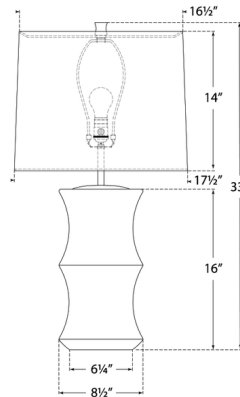

Shown in polar blue crackle / linen

Specifications

COLOR	Linen
BODY FINISH	Polar Blue Crackle
WATTAGE	15W
DIMMER	Included
DIMENSIONS	17.5"W x 33"H
BULB NOT INCLUDED	1 x A19/Medium (E26)/15W/120V LED

CLICK TO VIEW PRODUCT