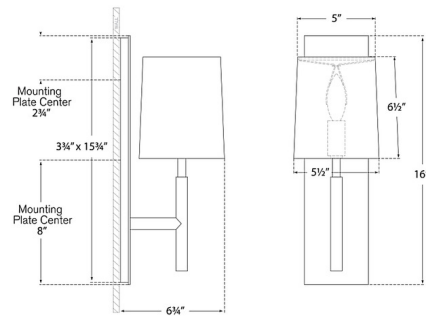

Shown in bronze / linen

Specifications

COLOR Linen
BODY FINISH Bronze
WATTAGE 6.5W
DIMMER Standard 120V
DIMENSIONS 5.5"W x 16"H x 6.75"D
BULB NOT INCLUDED 1 x B11/Candelabra (E12)/6.5W/120V LED

CLICK TO VIEW PRODUCT