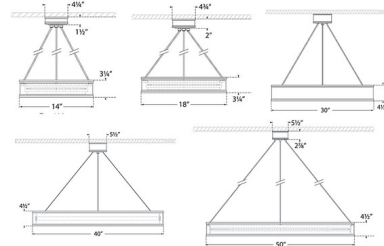

### Description

The Connery Ring Chandelier brings a sleek minimalist look to your interior space. The statement ring is trimmed on the top and bottom edges and holds the inner reflective light source that casts warm shadows across your room. Note: Height is not adjustable after installation. The 14 inch size is not available in Antique Brushed Brass finish.

### Specifications

COLOR	N/A
BODY FINISH	Bronze
WATTAGE	255W
DIMMER	Standard 120V
DIMENSIONS	40"W x 4.5"H
INTEGRATED LED MODULE	3 x LED/85W/120V LED

### Technical Information

PRODUCT DIMENSIONS	
LAMP COLOR	2700K
LUMENS/WATT	80.00
LUMINOUS FLUX	6800 lumens

CLICK TO VIEW PRODUCT

Notes: