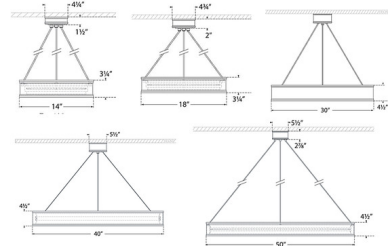

### Description

The Connery Ring Chandelier brings a sleek minimalist look to your interior space. The statement ring is trimmed on the top and bottom edges and holds the inner reflective light source that casts warm shadows across your room. Note: Height is not adjustable after installation. The 14 inch size is not available in Antique Brushed Brass finish.

### Specifications

COLOR	N/A
BODY FINISH	Polished Nickel
WATTAGE	255W
DIMMER	Standard 120V
DIMENSIONS	40"W x 4.5"H
INTEGRATED LED MODULE	3 x LED/85W/120V LED

### Technical Information

PRODUCT DIMENSIONS	
LAMP COLOR	2700K
LUMENS/WATT	80.00
LUMINOUS FLUX	6800 lumens

CLICK TO VIEW PRODUCT

Notes: