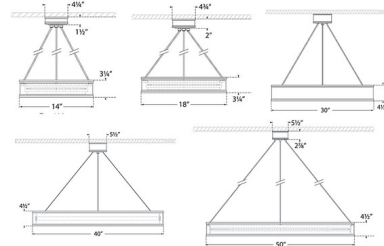

### Description

The Connery Ring Chandelier brings a sleek minimalist look to your interior space. The statement ring is trimmed on the top and bottom edges and holds the inner reflective light source that casts warm shadows across your room. Note: Height is not adjustable after installation. The 14 inch size is not available in Antique Brushed Brass finish.

### Specifications

COLOR	N/A
BODY FINISH	Polished Nickel
WATTAGE	255W
DIMMER	Standard 120V
DIMENSIONS	40"W x 4.5"H
INTEGRATED LED MODULE	3 x LED/85W/120V LED

### Technical Information

PRODUCT DIMENSIONS	
LAMP COLOR	2700K
LUMENS/WATT	80.00
LUMINOUS FLUX	6800 lumens

CLICK TO VIEW PRODUCT

Notes: