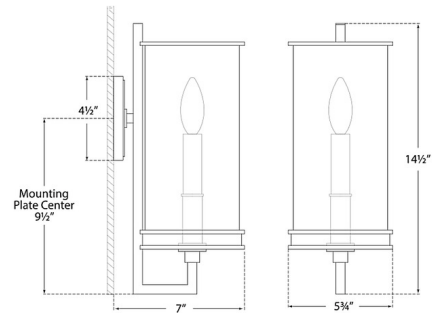

### Description

The Glendon Wall Sconce brings a clean, simplistic look to your interior space. The smooth frame, with cylindrical glass, surrounds a candelabra that casts a warm glow of light across your room.

### Specifications

COLOR . . . . . Clear  
BODY FINISH . . . . . Antique Burnished Brass  
WATTAGE . . . . . 6.5W  
DIMMER . . . . . Standard 120V  
DIMENSIONS . . . . . 5.75"W x 14.5"H x 7"D  
BULB NOT INCLUDED . . . . . 1 x B11/Candelabra (E12)/6.5W/120V LED