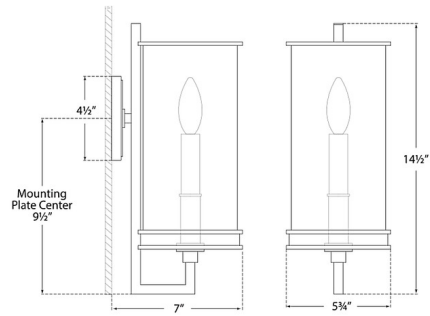

Lightology

lightology.com
866-954-4489
04-25-26

Project: _____

Company: _____

Location: _____ Fixture Type: _____

SPEC #: **VCG1241733**

Approved On: _____ Approved By: _____

Glendon Wall Sconce By Visual Comfort Signature

Description

The Glendon Wall Sconce brings a clean, simplistic look to your interior space. The smooth frame, with cylindrical glass, surrounds a candelabra that casts a warm glow of light across your room.

Shown in antique burnished brass / clear

Specifications

COLOR Clear
BODY FINISH Antique Burnished Brass
WATTAGE 6.5W
DIMMER Standard 120V
DIMENSIONS 5.75"W x 14.5"H x 7"D
BULB NOT INCLUDED 1 x B11/Candelabra (E12)/6.5W/120V LED