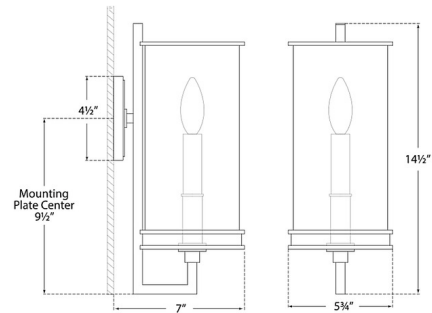

Lightology

lightology.com
866-954-4489
07-14-25

Project: _____

Company: _____

Location: _____ Fixture Type: _____

SPEC #: **VCG1241733**

Approved On: _____ Approved By: _____

Glendon Wall Sconce By Visual Comfort Signature

Description

The Glendon Wall Sconce brings a clean, simplistic look to your interior space. The smooth frame, with cylindrical glass, surrounds a candelabra that casts a warm glow of light across your room.

Shown in antique burnished brass / clear

Specifications

COLOR Clear
BODY FINISH Antique Burnished Brass
WATTAGE 6.5W
DIMMER Standard 120V
DIMENSIONS 5.75"W x 14.5"H x 7"D
BULB NOT INCLUDED 1 x B11/Candelabra (E12)/6.5W/120V LED