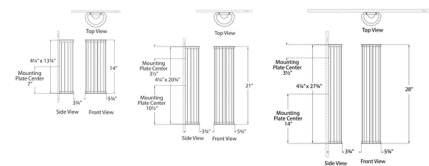

By Visual Comfort Signature

Description

The Kean Wall Sconce is a dazzling array of clear glass rods arranged around a scallop-edged metal frame. Illuminated from within by integrated LEDs, it casts an enchanting play of light while providing ambient illumination. Whether placed in your bathroom, hallway, or dining room, this fixture brings a touch of glamour to your space. TRIAC dimmable.

Shown in polished nickel / clear

Specifications

COLOR Clear
 BODY FINISH Polished Nickel
 WATTAGE 13W
 DIMMER Standard 120V
 DIMENSIONS 5.75"W x 14"H x 3.75"D
 INTEGRATED LED MODULE 1 x LED/13W/120V LED