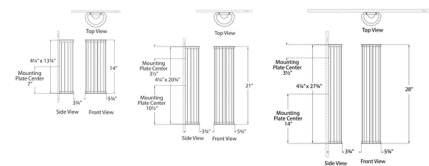

### Description

The Kean Wall Sconce is a dazzling array of clear glass rods arranged around a scallop-edged metal frame. Illuminated from within by integrated LEDs, it casts an enchanting play of light while providing ambient illumination. Whether placed in your bathroom, hallway, or dining room, this fixture brings a touch of glamour to your space. TRIAC dimmable.

### Specifications

COLOR . . . . . Clear  
 BODY FINISH . . . . . Polished Nickel  
 WATTAGE . . . . . 13W  
 DIMMER . . . . . Standard 120V  
 DIMENSIONS . . . . . 5.75"W x 14"H x 3.75"D  
 INTEGRATED LED MODULE . . . . . 1 x LED/13W/120V LED